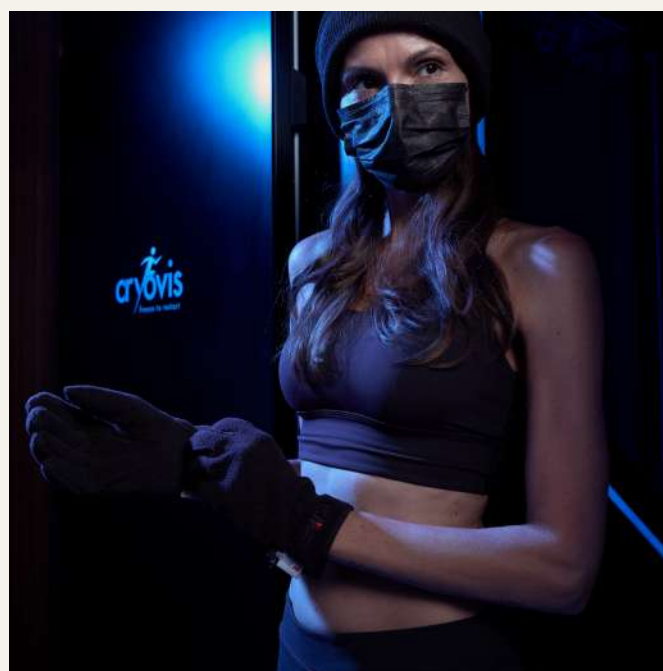

CRIOSUITE

The regenerating power of full-body cryotherapy in a dedicated cabin.

SINGLE SESSION

FULL-BODY CRYOCABIN TREATMENT TO STIMULATE ENERGY, RECOVERY AND LONGEVITY.

€ 65

TRIAL PACK

3 TREATMENT SESSIONS IN OUR FULL-BODY CRYOCABIN.

€ 135

5 SESSIONS PACK

A CONTINUOUS CRYOTHERAPY PROGRAMME TO MULTIPLY BENEFITS OVER TIME.

€ 300

10 SESSIONS PACK

INTENSIVE PROGRAMME FOR ENHANCED RESULTS SUPPORTED BY CONSISTENCY AND REGULARITY.

€ 550